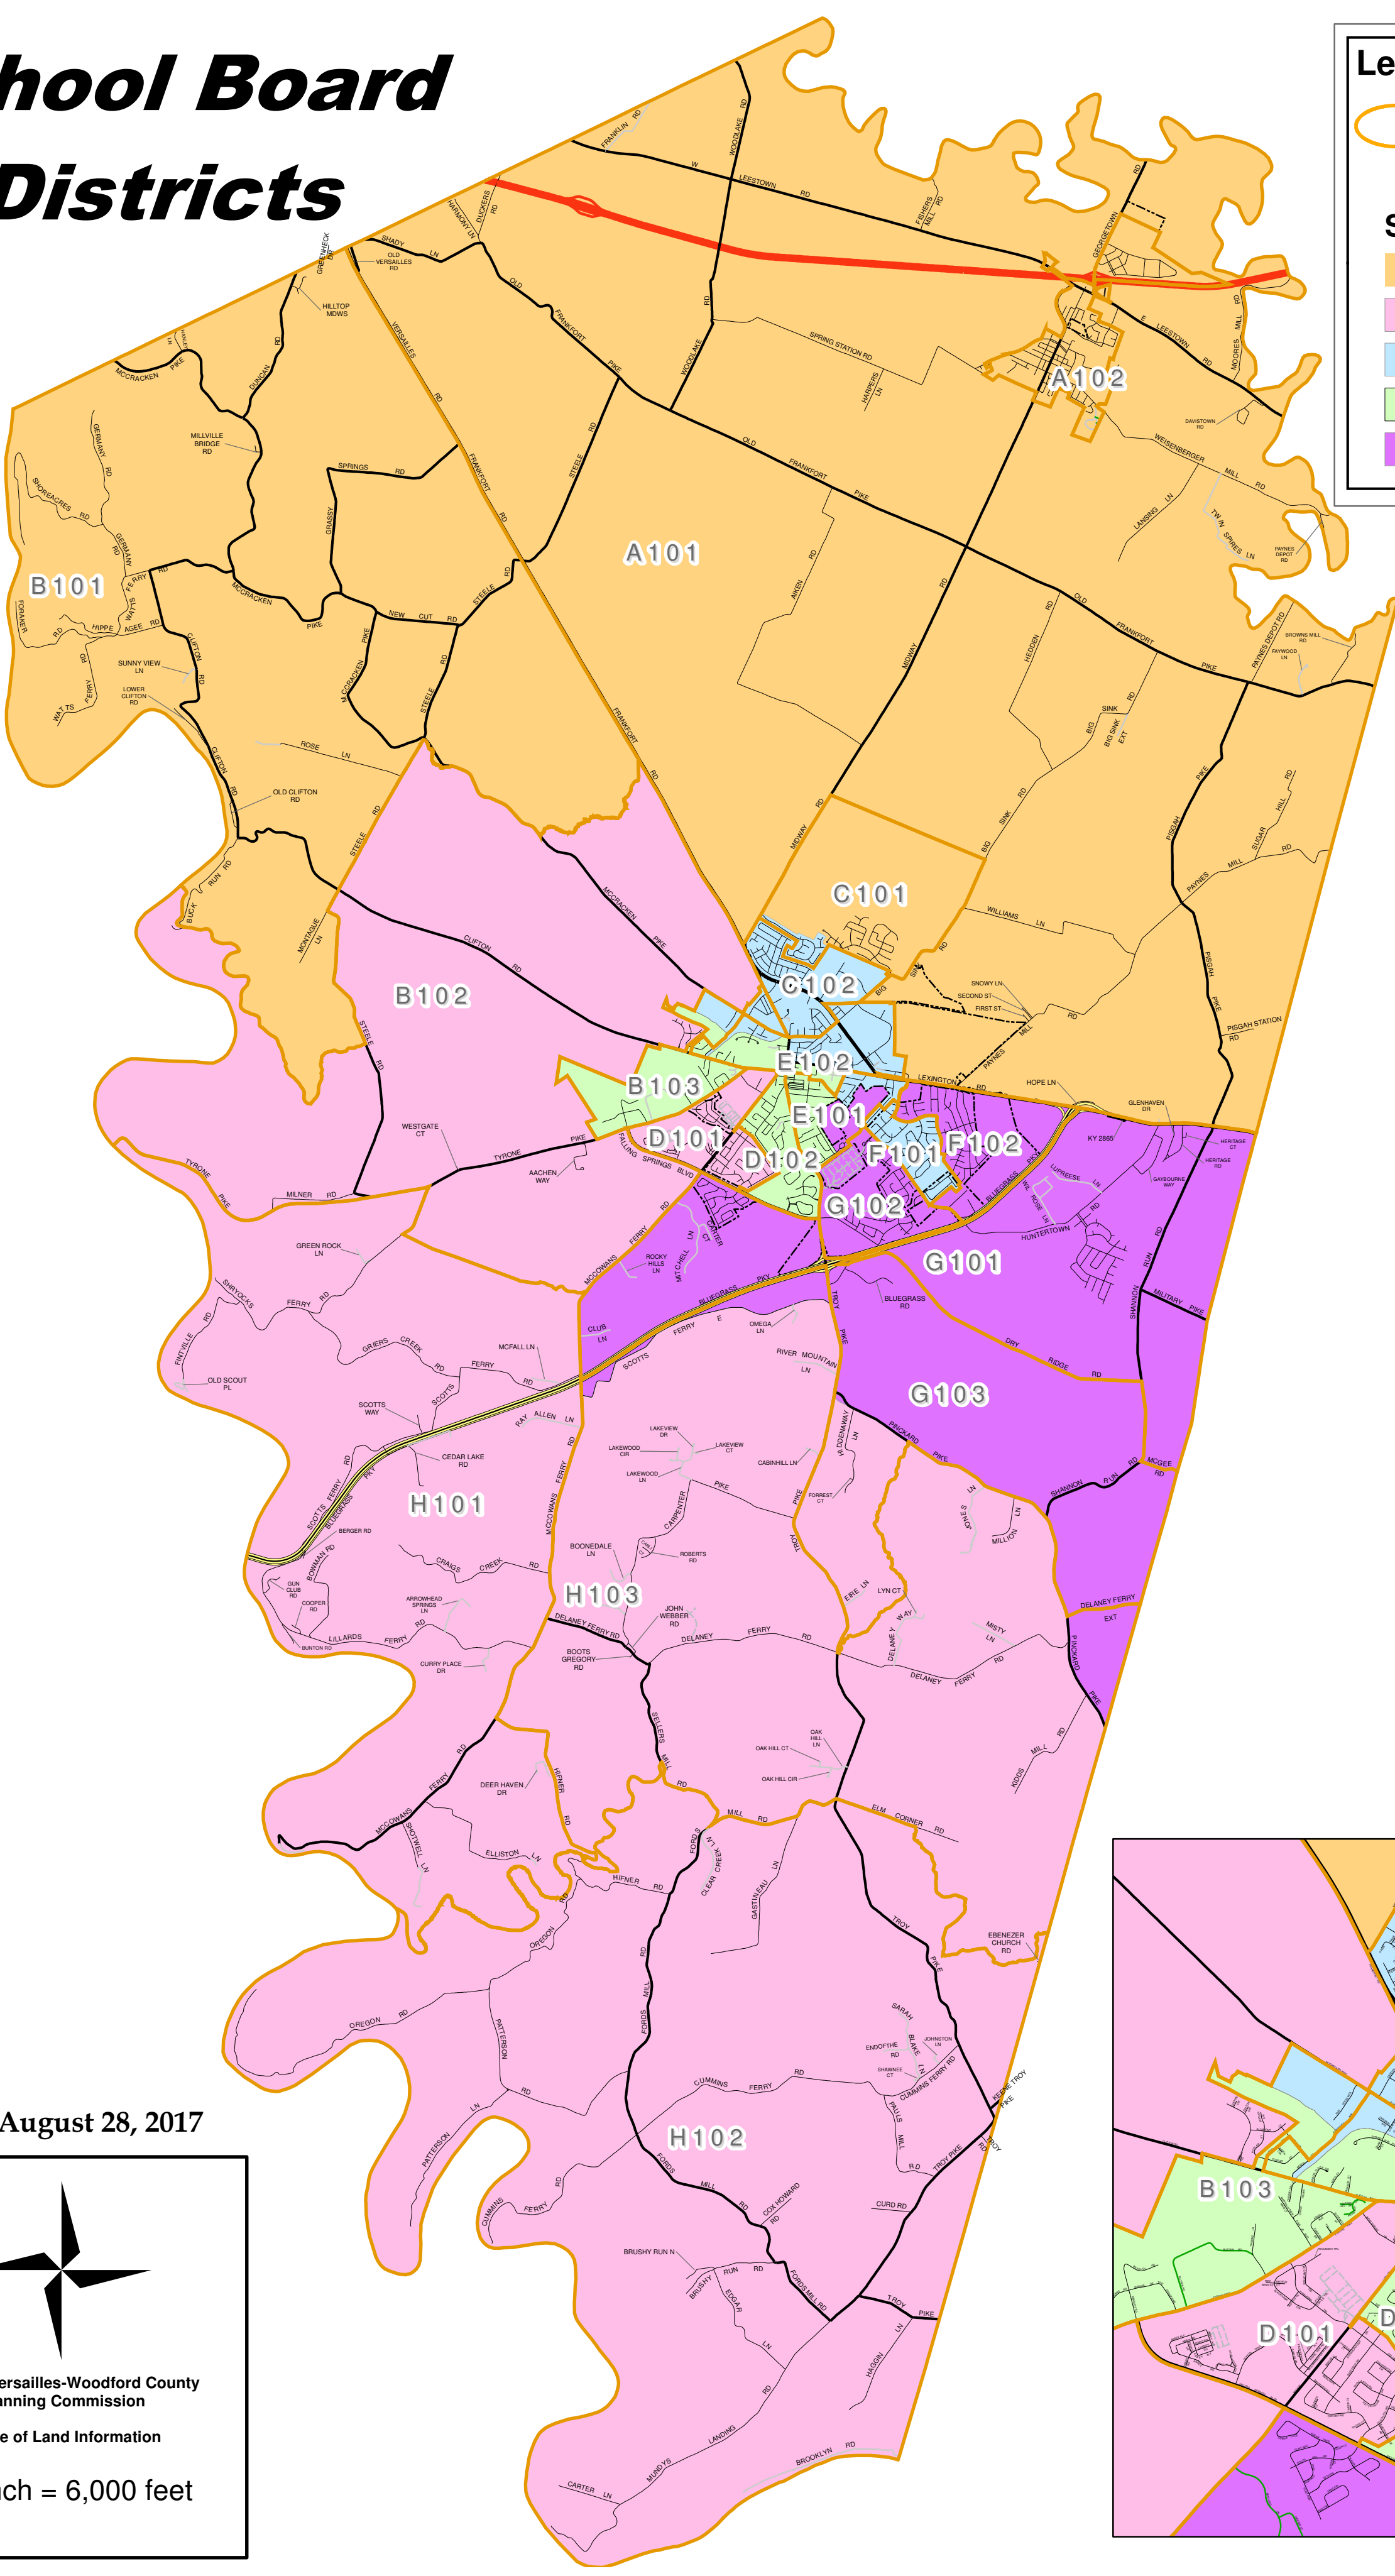

School Board Districts

Legend

 Precincts

School Board Districts

-  1
-  2
-  3
-  4
-  5

Adopted August 28, 2017

Midway-Versailles-Woodford County
Planning Commission
Office of Land Information

1 inch = 6,000 feet