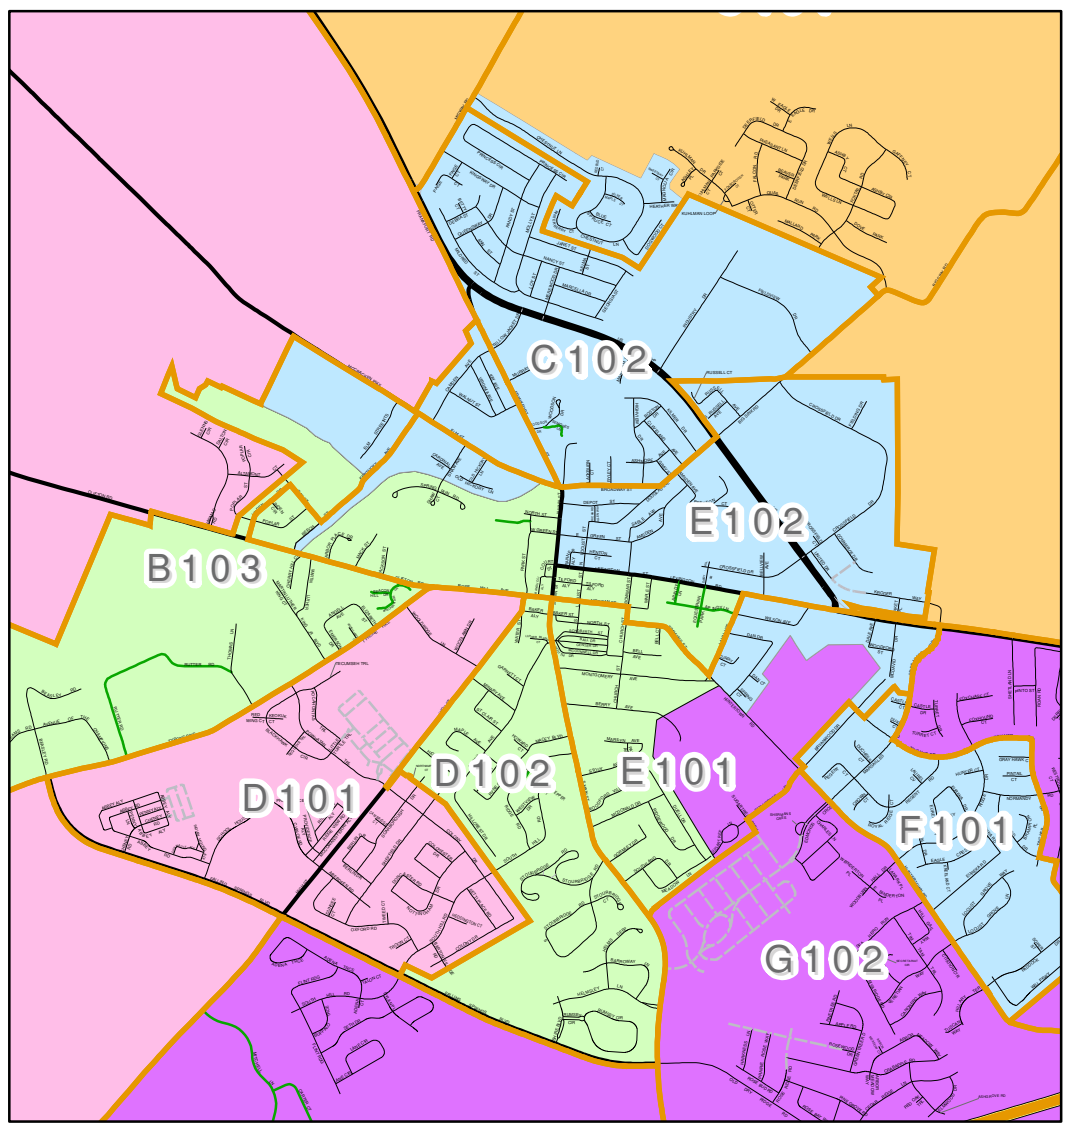

School Board Districts

Legend

 Precincts

School Board Districts

-  1
-  2
-  3
-  4
-  5

Adopted August 28, 2017

Midway-Versailles-Woodford County
Planning Commission
Office of Land Information

1 inch = 6,000 feet